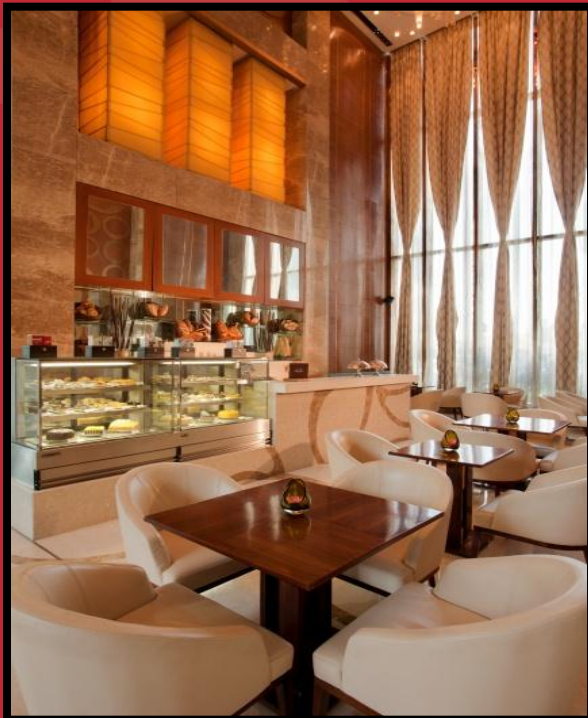

Indoor seating capacity of the restaurant is 76 guests while the alfresco section can seat 48. Patrons can also enjoy their beverages at the Coffee Bar, which can seat a total of 32 guests.

Operational Hours: 0600 hrs to 0100 hrs.

Operational Hours

Lunch 1230 to 1445 hrs | Dinner 1900 to 2345 hrs

CROWNE PLAZA®

TODAY NEW DELHI

OKHLA

THE PLACE TO MEET.

COPPER BAR & LOUNGE

COPPER BAR & LOUNGE is a total socializing solution. With over 700 bottles of wines on display, it offers exotic evening cocktails and short eats to go along. It is a place to unwind and rejuvenate with your family and friends and to caress your taste buds with our exquisite collection of one of the rarest Single Malts in a relax and soothing settings.

Enjoy Happy Hours daily from 1730 hrs – 2000 hrs

Operational from 1100 hrs to 0001 hrs.

CROWNE PLAZA®

TODAY NEW DELHI
OKHLA

THE PLACE TO MEET.

FRENCH HEART

FRENCH HEART, THE PASTRY LOUNGE offers delectable selection of French cakes & pastries along with a variety of bakery delights from around the world. Also served are some of the finest teas in the world and single origin coffees amidst a relaxing ambience adding to the aura

Operational from 0800 hrs to 2200 hrs.

CROWNE PLAZA®

TODAY NEW DELHI
OKHLA

THE PLACE TO MEET.

MEETINGS & EVENTS

As a brand promise, the hotel lays great emphasis to live upto the tag line “*The Place To Meet*” by incorporating the following brand hallmarks: